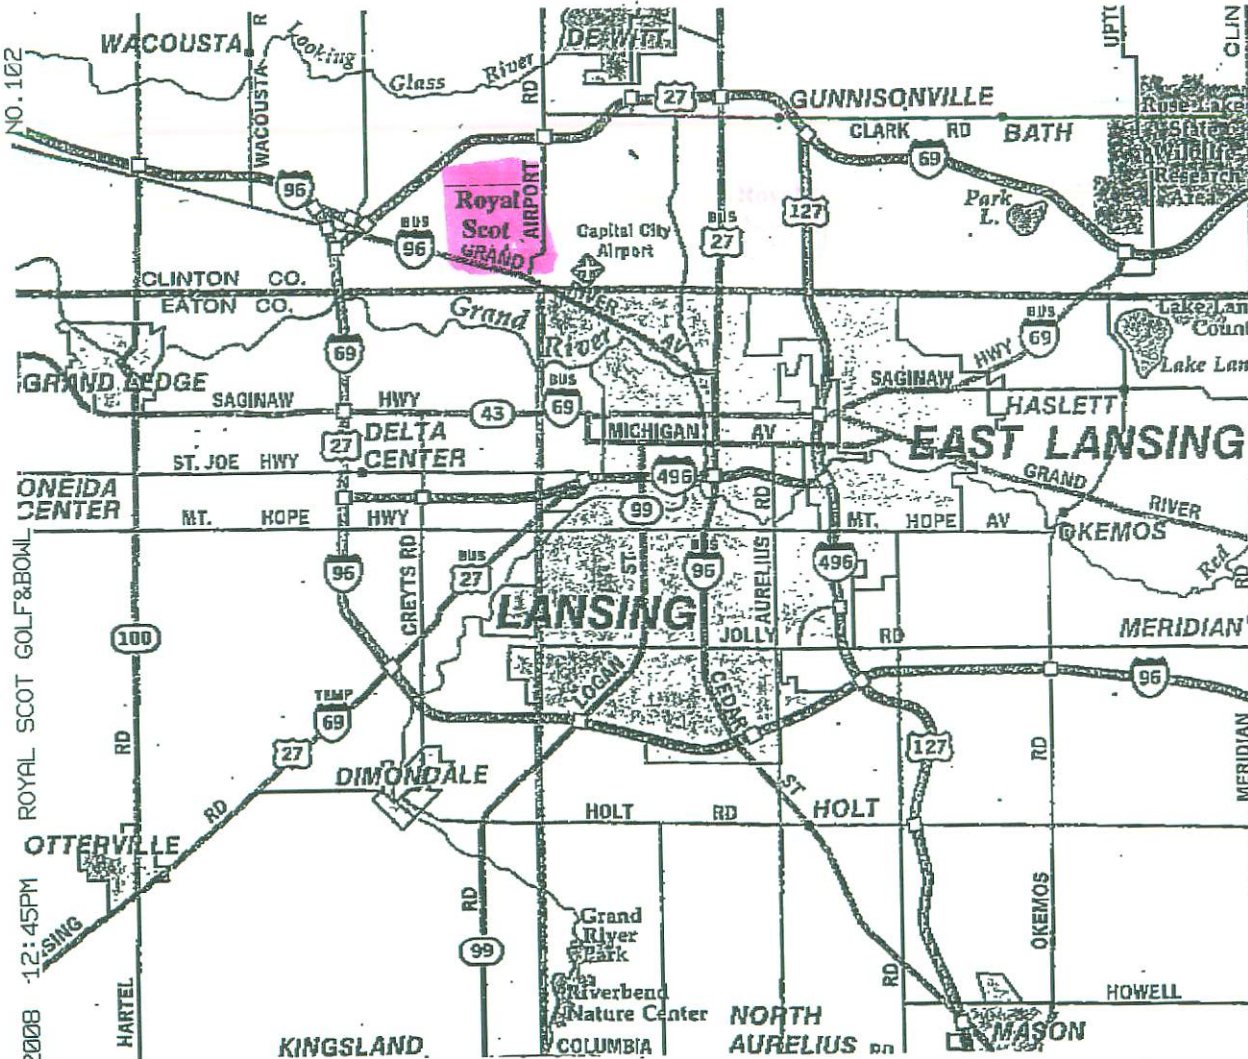

Royal Scot

DIRECTIONS

FROM DETROIT

- Take I-96 West to Grand River EXIT 90
- Turn right on Grand River (Eastbound)
- Continue 3 miles to Royal Scot

FROM GRAND RAPIDS

- Take I-96 East to Grand River EXIT 90
- Turn left on Grand River (Eastbound)
- Continue 3 miles to Royal Scot

FROM JACKSON

- Take 127 North to I-96 West
- Take I-96 Westbound to Grand River EXIT 90
- Turn Right on Grand River (Eastbound)
- Continue 3 miles to Royal Scot

FROM BATTLE CREEK

- Take I-69 East to I-96 West
- Take I-96 Westbound to Grand River EXIT 90
- Turn right on Grand River (Eastbound)
- Continue 3 miles to Royal Scot

FROM FLINT

- Take I-69 West to Airport Road EXIT 84
- Turn Left on Airport Road (Southbound)
- Continue 2 1/2 miles to Grand River
- Turn Right on Grand River
- Continue 1/4 mile to Royal Scot

FROM MT. PLEASANT

- Take 27 South to I-69 West
- Take I-69 Westbound to Airport Road EXIT 84
- Turn Left on Airport Road (Southbound)
- Continue 2 1/2 miles to Grand River
- Turn Right on Grand River
- Continue 1/4 mile to Royal Scot

FROM CAPITAL CITY AIRPORT

- Turn Right onto Grand River
- Continue 1 1/2 miles to Royal Scot

FROM MICHIGAN STATE UNIVERSITY

- Take Harrison Road South to Trowbridge
- Turn Right on Trowbridge to 496
- Take 496 West to Waverly Road
- Turn Right on Waverly Road
- Take Waverly to Grand River
- Turn Left onto Grand River
- Continue 1/2 mile to Royal Scot

P.2

ROYAL SCOT GOLF & BOWL
4722 W. Grand River
Lansing, MI 48906 517/321-6220

JUL. 30. 2008 12:45PM ROYAL SCOT GOLF & BOWL